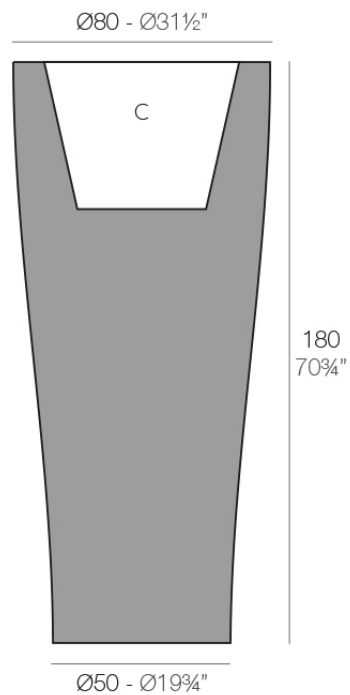

### Description

Pot made of polyethylene resin by rotational moulding. 100% Recyclable. Item suitable for indoor and outdoor use. Available in different finishes.

Weight: 29 Kg

CURVADA  $\text{Ø}80 \times 180$  cm  
CURVADA  $\text{Ø}31\frac{1}{2}" \times 70\frac{3}{4}"$

C = 110 L  
C = 29 gal