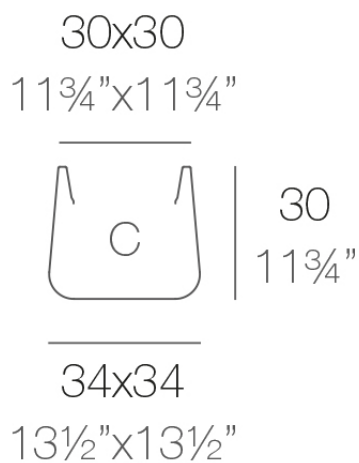

Info

Description

Pot made of polyethylene resin by rotational moulding. 100% Recyclable. Item suitable for indoor and outdoor use. Available in different finishes.

Weight: 1.6 Kg

ULM cuadrada 34 cm

ULM square 13 $\frac{1}{2}$ "

C = 27 L

C = 7 gal

Finishes

finishes

Simple

Ref. 42201

white 2001

black 2002