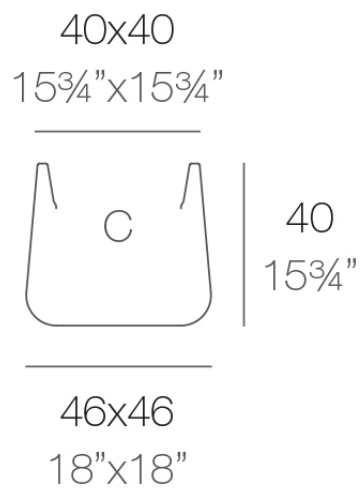

Info

Description

Pot made of polyethylene resin by rotational moulding. 100% Recyclable. Item suitable for indoor and outdoor use. Available in different finishes.

Weight: 3 Kg

ULM cuadrada 46 cm

ULM square 18"

C = 63 L

C = 16½ gal

Finishes

finishes

Simple

Ref. 42202

white 2001

black 2002