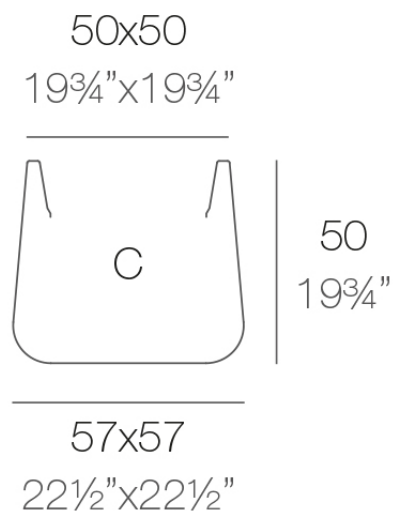

Info

Description

Pot made of polyethylene resin by rotational moulding. 100% Recyclable. Item suitable for indoor and outdoor use. Available in different finishes.

Weight: 6 Kg

ULM cuadrada 57 cm
ULM square 22¹/₂"

C = 122 L
C = 32¹/₄ gal

Finishes

finishes

Simple

Ref. 42203

white 2001

black 2002

ecru 2003