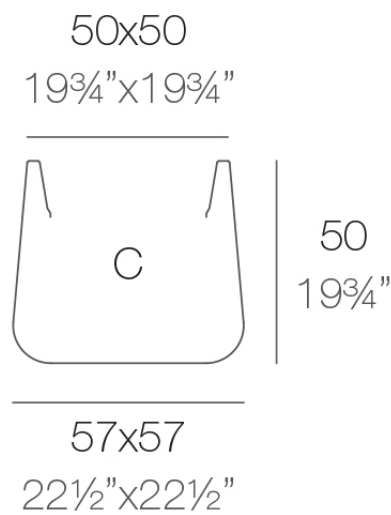

Info

Description

Pot made of polyethylene resin by rotational moulding. 100% Recyclable. Item suitable for indoor and outdoor use. Available in different finishes.

Weight: 6 Kg

ULM cuadrada 57 cm
ULM square 22¹/₂"

C = 122 L
C = 32¹/₄ gal

Finishes

finishes

Simple

Ref. 42203

white 2001

black 2002

ecru 2003