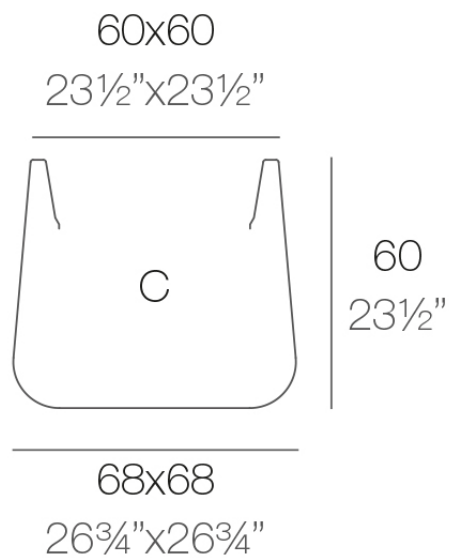

Info

Description

Pot made of polyethylene resin by rotational moulding. 100% Recyclable. Item suitable for indoor and outdoor use. Available in different finishes.

Weight: 8.8 Kg

ULM cuadrada 68 cm

C = 122 L

ULM square 26¾"

C = 32¼ gal

Finishes

finishes

Simple

Ref. 42204

white 2001

black 2002