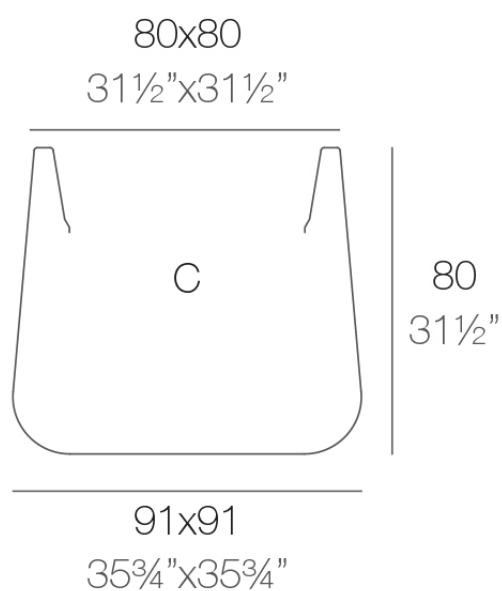

Info

Description

Pot made of polyethylene resin by rotational moulding. 100% Recyclable. Item suitable for indoor and outdoor use. Available in different finishes.

Weight: 16 Kg

ULM cuadrada 91 cm C = 492 L
ULM square 35¾" C = 130 gal