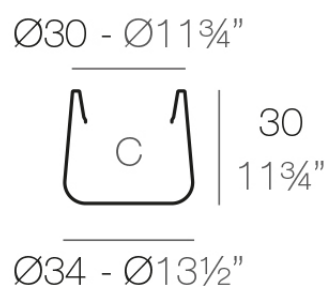

Info

Description

Pot made of polyethylene resin by rotational moulding. 100% Recyclable. Item suitable for indoor and outdoor use. Available in different finishes.

Weight: 1.7 Kg

$\text{Ø}34 - \text{Ø}13\frac{1}{2}"$

ULM redonda $\text{Ø}34$ cm

C = 24 L

ULM round $\text{Ø}13\frac{1}{2}"$

C = 6¼ gal

Finishes

finishes

Simple

Ref. 42206