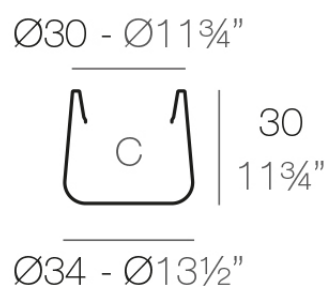

Info

Description

Pot made of polyethylene resin by rotational moulding. 100% Recyclable. Item suitable for indoor and outdoor use. Available in different finishes.

Weight: 1.7 Kg

ULM redonda Ø34 cm

C = 24 L

ULM round Ø13½"

C = 6¼ gal

Finishes

finishes

Simple

Ref. 42206

white 2001

black 2002