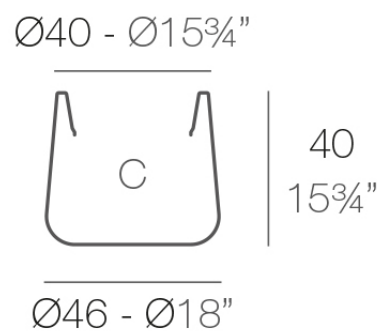

Info

Description

Pot made of polyethylene resin by rotational moulding. 100% Recyclable. Item suitable for indoor and outdoor use. Available in different finishes.

Weight: 3 Kg

ULM redonda Ø46 cm

C = 58 L

ULM round Ø18"

C = 15¼ gal

Finishes

finishes

Simple

Ref. 42207

white 2001

black 2002

ecru 2003