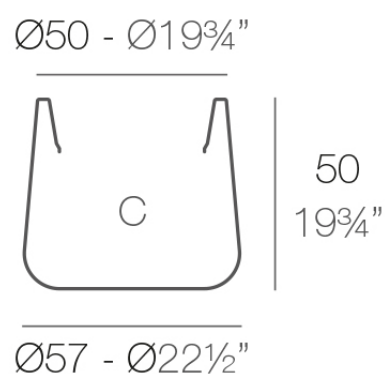

Info

Description

Pot made of polyethylene resin by rotational moulding. 100% Recyclable. Item suitable for indoor and outdoor use. Available in different finishes.

Weight: 4.8 Kg

ULM redonda $\text{Ø}57$ cm
ULM round $\text{Ø}22\frac{1}{2}"$

C = 194 L
C = 51 $\frac{1}{4}$ gal

Finishes

finishes

Simple

Ref. 42208

white 2001

black 2002

ecru 2003