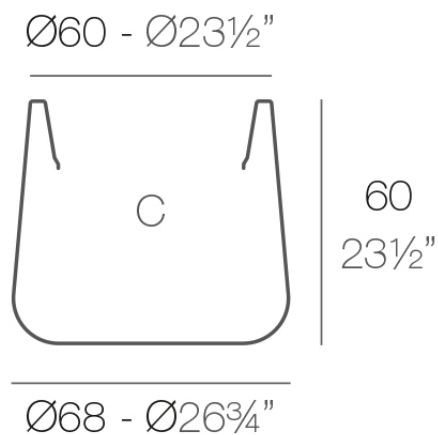

Info

Description

Pot made of polyethylene resin by rotational moulding. 100% Recyclable. Item suitable for indoor and outdoor use. Available in different finishes.

Weight: 7.3 Kg

ULM redonda $\text{Ø}68$ cm

C = 210 L

ULM round $\text{Ø}26\frac{3}{4}"$

C = 55½ gal

Finishes

finishes

Simple

Ref. 42209

white 2001