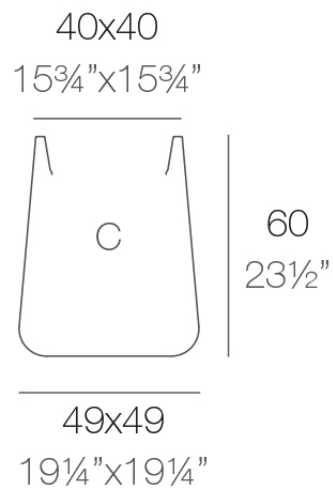

Info

Description

Pot made of polyethylene resin by rotational moulding. 100% Recyclable. Item suitable for indoor and outdoor use. Available in different finishes.

Weight: 6.4 Kg

ULM cuadrada alta 49 cm

ULM square high 19¼"

C = 104 L

C = 27 gal

Finishes

finishes

Simple

Ref. 42211

white 2001

black 2002