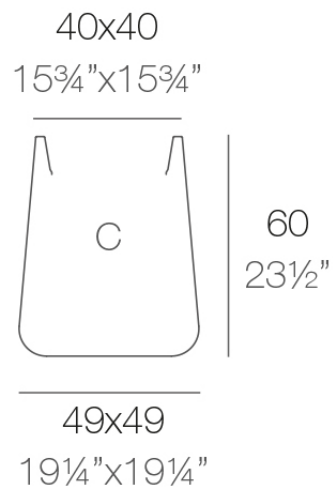

Info

Description

Pot made of polyethylene resin by rotational moulding. 100% Recyclable. Item suitable for indoor and outdoor use. Available in different finishes.

Weight: 6.4 Kg

ULM cuadrada alta 49 cm

ULM square high 19¼"

C = 104 L

C = 27 gal

Finishes

finishes

Simple

Ref. 42211

white 2001

black 2002