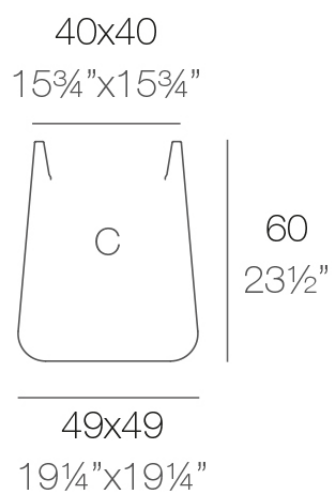

### Description

Pot made of polyethylene resin by rotational moulding. 100% Recyclable. Item suitable for indoor and outdoor use. Available in different finishes.

Weight: 6.4 Kg

ULM cuadrada alta 49 cm

ULM square high 19¼"

C = 104 L

C = 27 gal