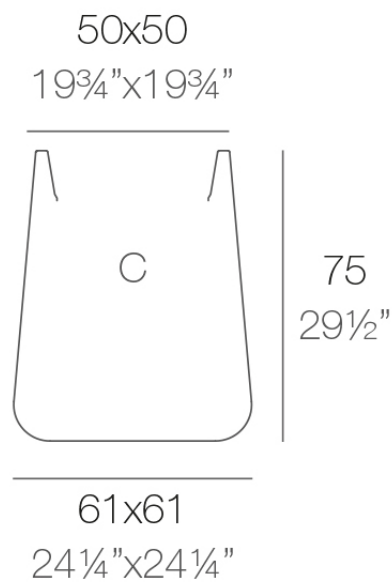

Info

Description

Pot made of polyethylene resin by rotational moulding. 100% Recyclable. Item suitable for indoor and outdoor use. Available in different finishes.

Weight: 9 Kg

ULM cuadrada alta 61 cm

ULM square high 24¹/₄"

C = 201 L

C = 53¹/₄ gal

Finishes

finishes

Simple

Ref. 42212

white 2001

black 2002