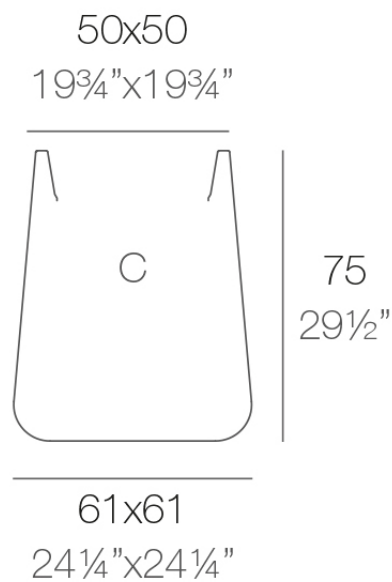

Info

Description

Pot made of polyethylene resin by rotational moulding. 100% Recyclable. Item suitable for indoor and outdoor use. Available in different finishes.

Weight: 9 Kg

ULM cuadrada alta 61 cm
ULM square high 24¹/₄"

C = 201 L
C = 53¹/₄ gal

Finishes

finishes

Simple

Ref. 42212

white 2001

black 2002

ecru 2003