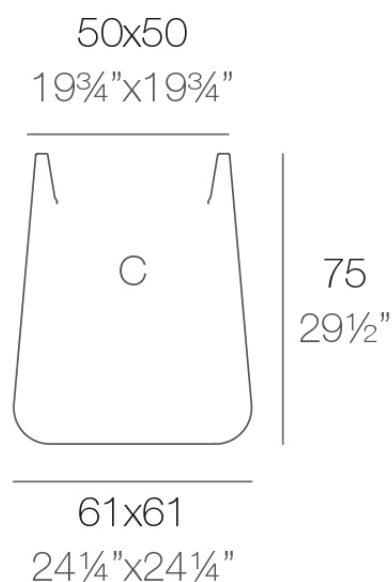

Info

Description

Pot made of polyethylene resin by rotational moulding. 100% Recyclable. Item suitable for indoor and outdoor use. Available in different finishes.

Weight: 9 Kg

ULM cuadrada alta 61 cm

ULM square high 24¹/₄"

C = 201 L

C = 53¹/₄ gal

Finishes

finishes

Simple

Ref. 42212

white 2001

black 2002