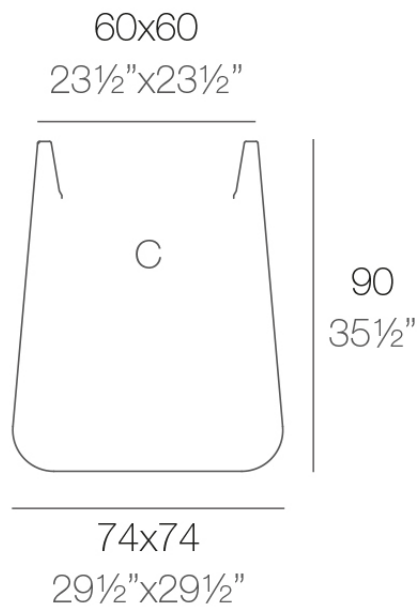

Info

Description

Pot made of polyethylene resin by rotational moulding. 100% Recyclable. Item suitable for indoor and outdoor use. Available in different finishes.

Weight: 15 Kg

ULM cuadrada alta 74 cm

C = 345 L

ULM square high 29½"

C = 91¼ gal

Finishes

finishes

Simple

Ref. 42213

white 2001

black 2002