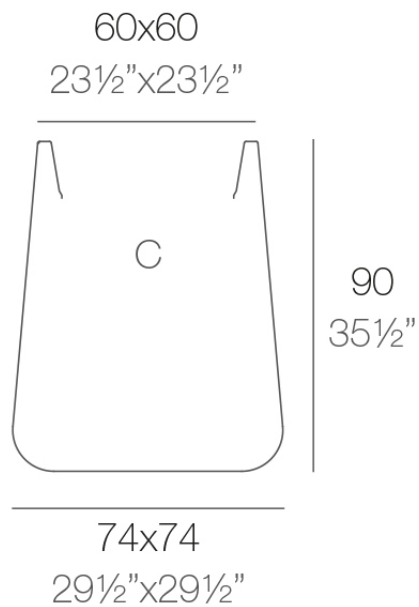

Info

Description

Pot made of polyethylene resin by rotational moulding. 100% Recyclable. Item suitable for indoor and outdoor use. Available in different finishes.

Weight: 15 Kg

ULM cuadrada alta 74 cm

C = 345 L

ULM square high 29½"

C = 91¼ gal

Finishes

finishes

SIMPLE

Ref. 42213

white 2001

ecru 2003