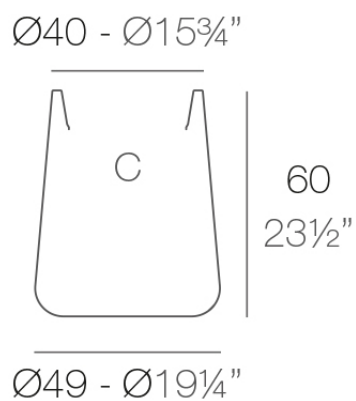

Info

Description

Pot made of polyethylene resin by rotational moulding. 100% Recyclable. Item suitable for indoor and outdoor use. Available in different finishes.

Weight: 4.4 Kg

ULM redonda alta $\text{Ø}49$ cm

ULM round high $\text{Ø}19\frac{1}{4}"$

C = 24 L

C = 6½ gal

Finishes

finishes

Simple

Ref. 42214

white 2001