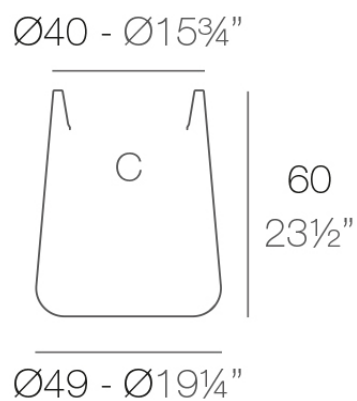

Info

Description

Pot made of polyethylene resin by rotational moulding. 100% Recyclable. Item suitable for indoor and outdoor use. Available in different finishes.

Weight: 4.4 Kg

ULM redonda alta Ø49 cm C = 24 L
ULM round high Ø19 1/4" C = 6 1/2 gal