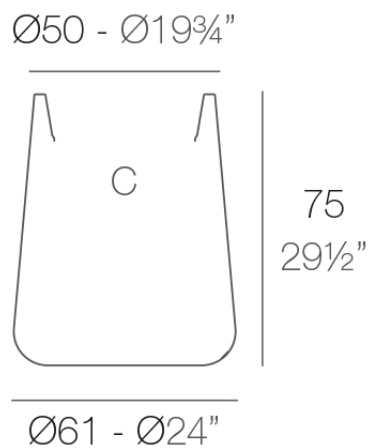

Info

Description

Pot made of polyethylene resin by rotational moulding. 100% Recyclable. Item suitable for indoor and outdoor use. Available in different finishes.

Weight: 8.3 Kg

ULM redonda alta $\text{Ø}61$ cm
ULM round high $\text{Ø}24"$

C = 70 L
C = $18\frac{1}{2}$ gal

Finishes

finishes

Simple

Ref. 42215

white 2001

black 2002

ecru 2003