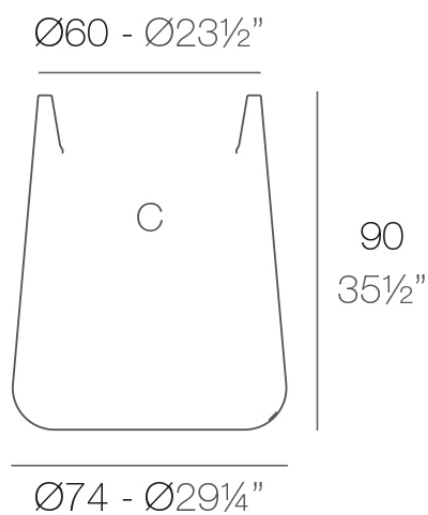

Info

Description

Pot made of polyethylene resin by rotational moulding. 100% Recyclable. Item suitable for indoor and outdoor use. Available in different finishes.

Weight: 12 Kg

ULM redonda alta $\text{Ø}74$ cm
ULM round high $\text{Ø}29\frac{1}{4}"$

C = 70 L
C = $18\frac{1}{2}$ gal

Finishes

finishes

Simple

Ref. 42216

white 2001

black 2002

ecru 2003