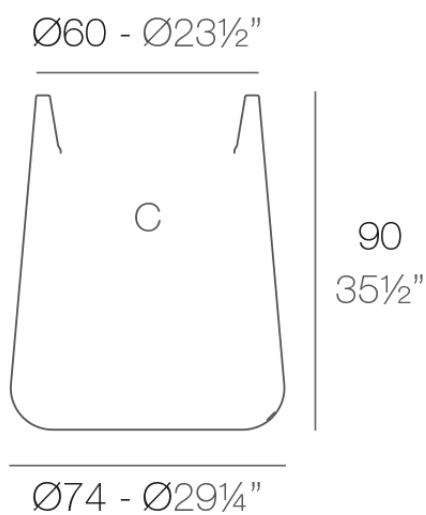

Info

Description

Pot made of polyethylene resin by rotational moulding. 100% Recyclable. Item suitable for indoor and outdoor use. Available in different finishes.

Weight: 12 Kg

ULM redonda alta $\text{Ø}74$ cm
ULM round high $\text{Ø}29\frac{1}{4}"$

C = 70 L
C = $18\frac{1}{2}$ gal