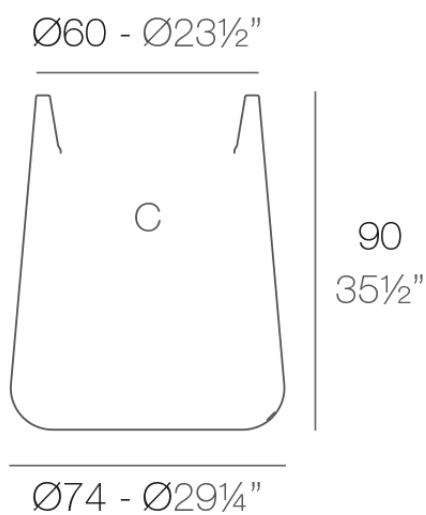

Info

Description

Pot made of polyethylene resin by rotational moulding. 100% Recyclable. Item suitable for indoor and outdoor use. Available in different finishes.

Weight: 12 Kg

ULM redonda alta $\text{Ø}74$ cm
ULM round high $\text{Ø}29\frac{1}{4}"$

C = 70 L
C = $18\frac{1}{2}$ gal

Finishes

finishes

Simple

Ref. 42216

white 2001

black 2002

ecru 2003