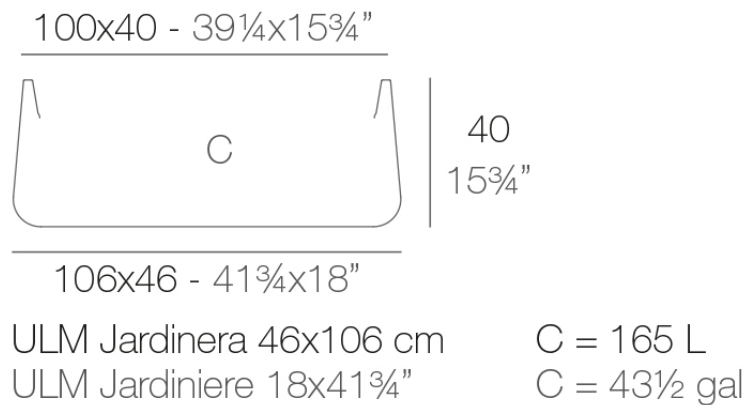

### Description

Pot made of polyethylene resin by rotational moulding. 100% Recyclable. Item suitable for indoor and outdoor use. Available in different finishes.

Weight: 9 Kg