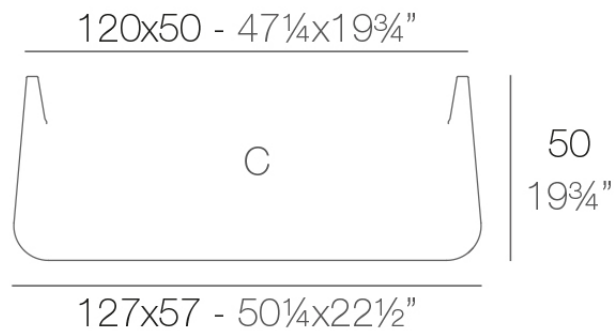

Info

Description

Pot made of polyethylene resin by rotational moulding. 100% Recyclable. Item suitable for indoor and outdoor use. Available in different finishes.

Weight: 15.2 Kg

ULM Jardinera 57x127 cm
ULM Jardiniera 22 1/2 x 50 1/4"

C = 311 L
C = 82 1/4 gal