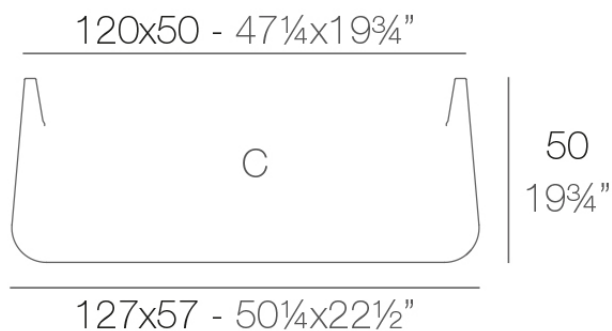

Info

Description

Pot made of polyethylene resin by rotational moulding. 100% Recyclable. Item suitable for indoor and outdoor use. Available in different finishes.

Weight: 15.2 Kg

ULM Jardinera 57x127 cm
ULM Jardiniera 22 1/2 x 50 1/4"

C = 311 L
C = 82 1/4 gal