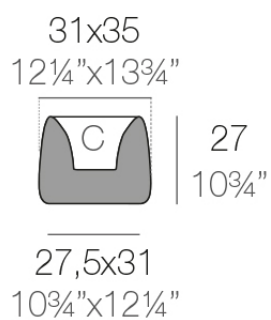

Info

Description

Weight: 1.62 Kg

ORGANIC cuadrada 31x35 cm
ORGANIC square 12¼"x13¾"

C = 70 L
C = 18½ gal