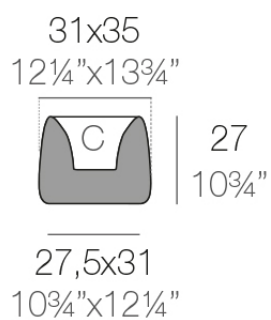

### Description

Weight: 1.62 Kg

ORGANIC cuadrada 31x35 cm  
ORGANIC square 12¼"x13¾"

C = 70 L  
C = 18½ gal