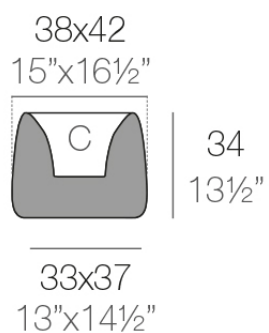

Info

Description

Weight: 2.5 Kg

ORGANIC cuadrada 38x42 cm
ORGANIC square 15"x16½"

C = 70 L
C = 18½ gal

Finishes

finishes

BASIC