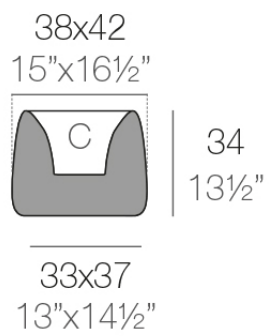

Info

Description

Weight: 2.5 Kg

ORGANIC cuadrada 38x42 cm
ORGANIC square 15"x16½"

C = 70 L
C = 18½ gal

Finishes

finishes

Basic