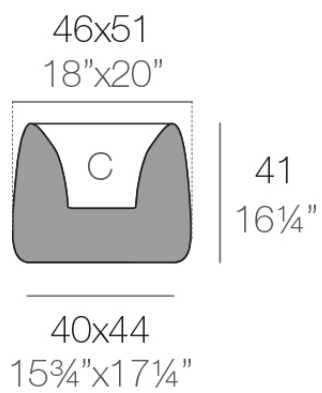

Info

Description

Weight: 4.1 Kg

ORGANIC cuadrada 46x51 cm
ORGANIC square 18"x20"

C = 12 L
C = 3 1/4 gal

Finishes

finishes

Basic