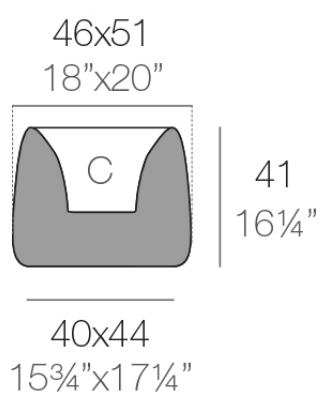

Info

Description

Weight: 4.1 Kg

ORGANIC cuadrada 46x51 cm

C = 12 L

ORGANIC square 18"x20"

C = 3 1/4 gal

Finishes