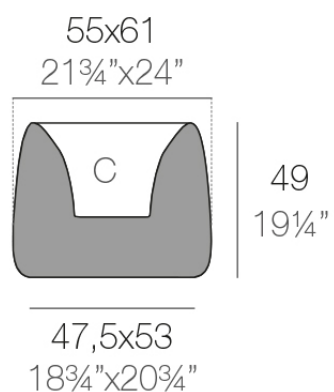

Info

Description

Weight: 6.6 Kg

ORGANIC cuadrada 55x61 cm
ORGANIC square 21 $\frac{3}{4}$ "x24"

C = 21 L
C = 5 $\frac{1}{2}$ gal

Finishes

finishes

Basic