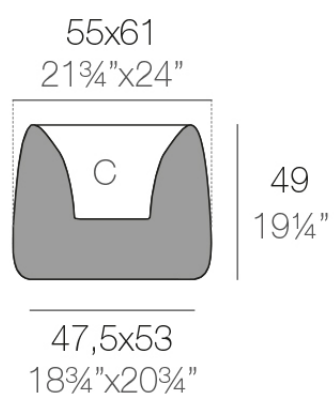

Info

Description

Weight: 6.6 Kg

ORGANIC cuadrada 55x61 cm
ORGANIC square 21¾"x24"

C = 21 L
C = 5½ gal