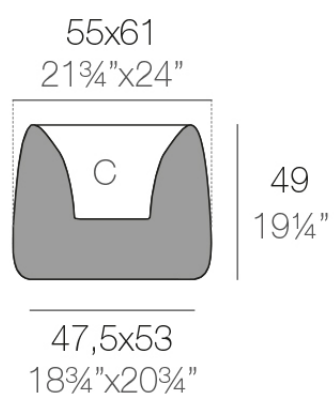

### Description

Weight: 6.6 Kg

ORGANIC cuadrada 55x61 cm  
ORGANIC square 21¾"x24"

C = 21 L  
C = 5½ gal