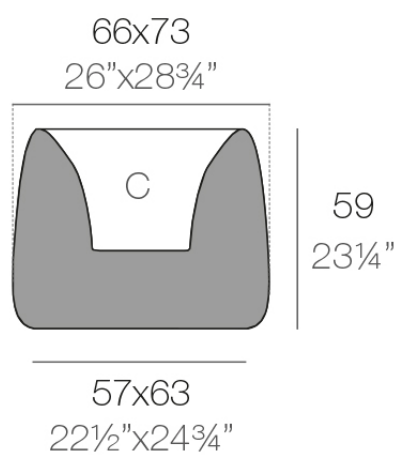

Info

Description

Weight: 10.38 Kg

ORGANIC cuadrada 66x73 cm
ORGANIC square 26"x28³/₄"

C = 36 L
C = 9¹/₂ gal

Finishes

finishes

Basic