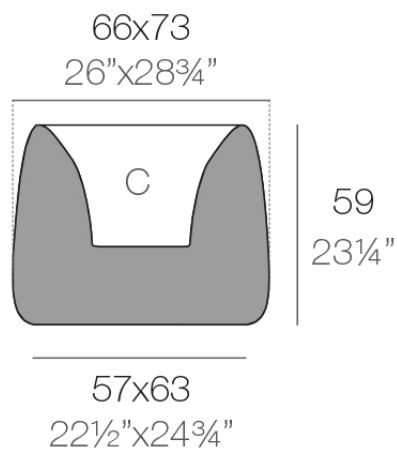

Info

Description

Weight: 10.38 Kg

ORGANIC cuadrada 66x73 cm
ORGANIC square 26"x28³/₄"

C = 36 L
C = 9¹/₂ gal

Finishes

finishes

Basic