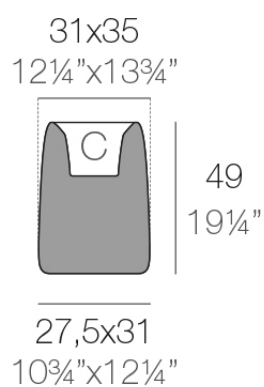

Info

Description

Weight: 3.48 Kg

ORGANIC cuadrada alta 31x35 cm C = 4 L
ORGANIC square high 12¼"x13¾" C = 1 gal

Finishes

finishes

Basic

Ref. 42306A