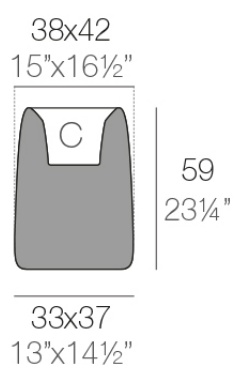

Info

Description

Weight: 4.5 Kg

ORGANIC cuadrada alta 38x42 cm
ORGANIC square high 15"x16½"

C = 7 L
C = 1¾ gal

Finishes

finishes

Basic