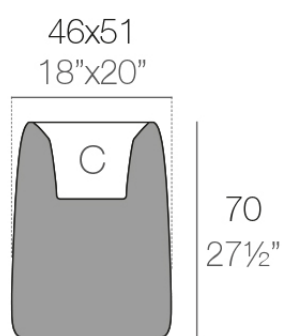

Info

Description

Weight: 7.1 Kg

40x44
15¾"x17¼"

ORGANIC cuadrada alta 38x42 cm
ORGANIC square high 15"x16½"

C = 12 L
C = 3¼ gal

Finishes

finishes