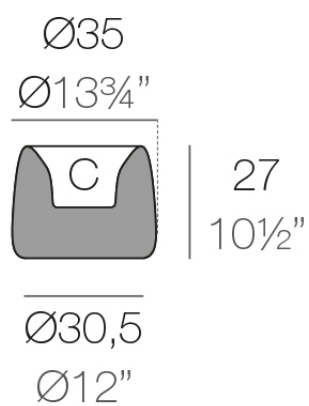

Info

Description

Weight: 2.15 Kg

ORGANIC redonda $\text{Ø}35$ cm C = 4 L
ORGANIC round $\text{Ø}13\frac{3}{4}"$ C = 1 gal

Finishes

finishes

Basic

Ref. 42309A