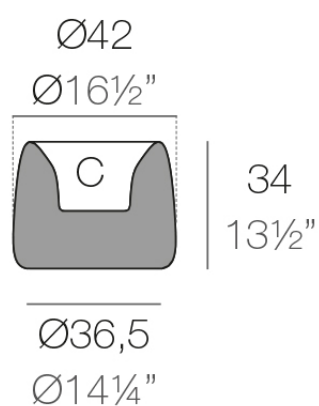

Info

Description

Weight: 2.8 Kg

ORGANIC redonda $\text{Ø}42$ cm C = 7 L
ORGANIC round $\text{Ø}16\frac{1}{2}"$ C = $1\frac{3}{4}$ gal

Finishes

finishes

Basic

Ref. 42310A