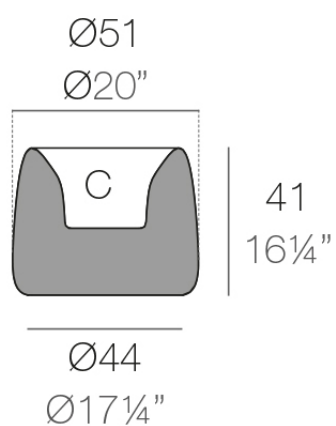

Info

Description

Weight: 4.6 Kg

ORGANIC redonda $\text{Ø}51\text{cm}$ C = 12 L
ORGANIC round $\text{Ø}20''$ C = $3\frac{1}{4}$ gal

Finishes

finishes

Basic

Ref. 42311A