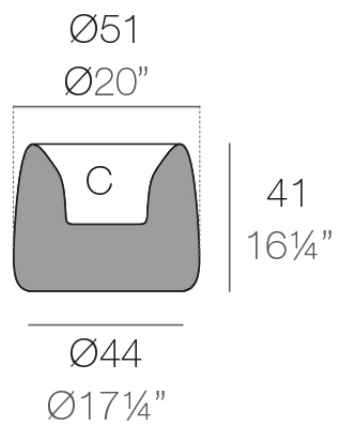

Info

Description

Weight: 4.6 Kg

ORGANIC redonda $\text{Ø}51\text{cm}$ C = 12 L
ORGANIC round $\text{Ø}20''$ C = $3\frac{1}{4}$ gal

Finishes

finishes

Basic

Ref. 42311A