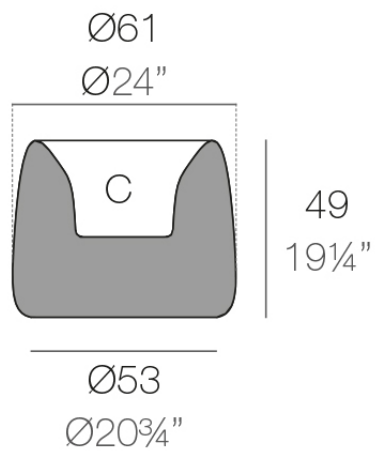

Info

Description

Weight: 5.65 Kg

ORGANIC redonda Ø61 cm
ORGANIC round Ø24"

C = 21 L
C = 5½ gal

Finishes

finishes

Basic