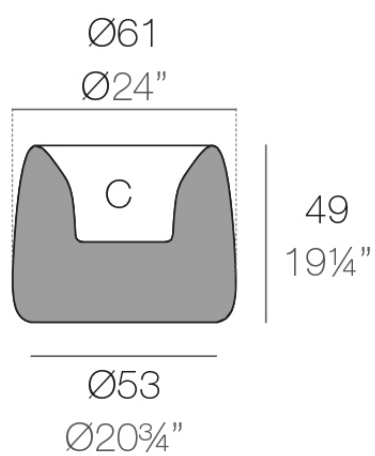

Info

Description

Weight: 5.65 Kg

ORGANIC redonda Ø61 cm
ORGANIC round Ø24"

C = 21 L
C = 5½ gal

Finishes

finishes

Basic