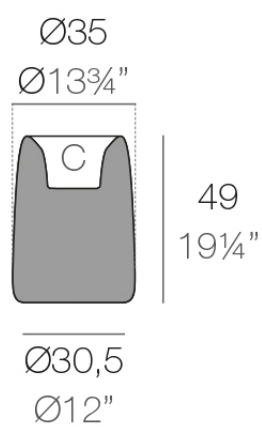

Info

Description

Weight: 3.1 Kg

ORGANIC redonda alta Ø35 cm   C = 4 L
ORGANIC round high Ø13¾"   C = 1 gal