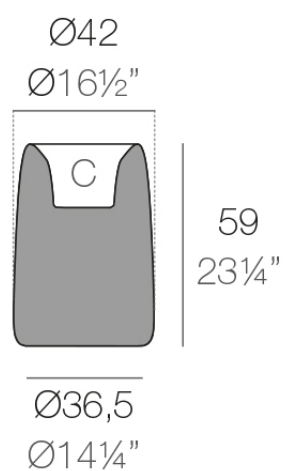

### Description

Weight: 4.4 Kg

ORGANIC redonda alta  $\text{Ø}42$  cm

ORGANIC round high  $\text{Ø}16\frac{1}{2}"$

C = 4 L

C = 1 gal