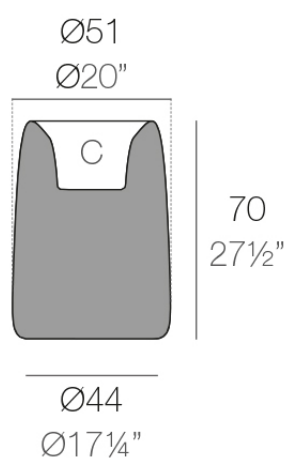

Info

Description

Weight: 6.3 Kg

ORGANIC redonda alta Ø51 cm
ORGANIC round high Ø20"

C = 12 L
C = 3¼ gal

Finishes

finishes

Basic