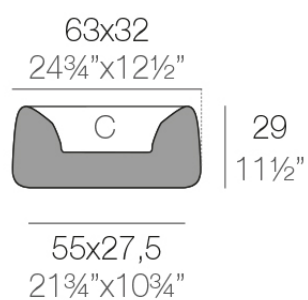

Info

Description

Weight: 3.9 Kg

ORGANIC jardinera 63 x 32 x 29 cm

C = 8 L

ORGANIC jardiniere 24³/₄" x 12¹/₂" x 11¹/₂"

C = 2 gal

Finishes