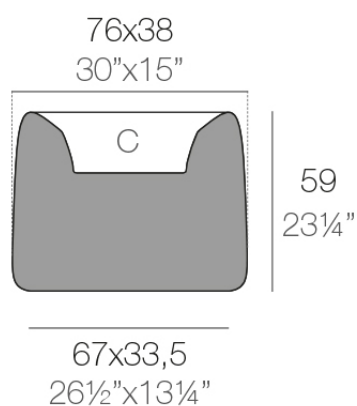

Info

Description

Weight: 8.65 Kg

ORGANIC jardinera 76 x 38 x 59 cm

C = 16 L

ORGANIC jardiniere 30 x 15" x 23¼"

C = 4¼ gal

Finishes