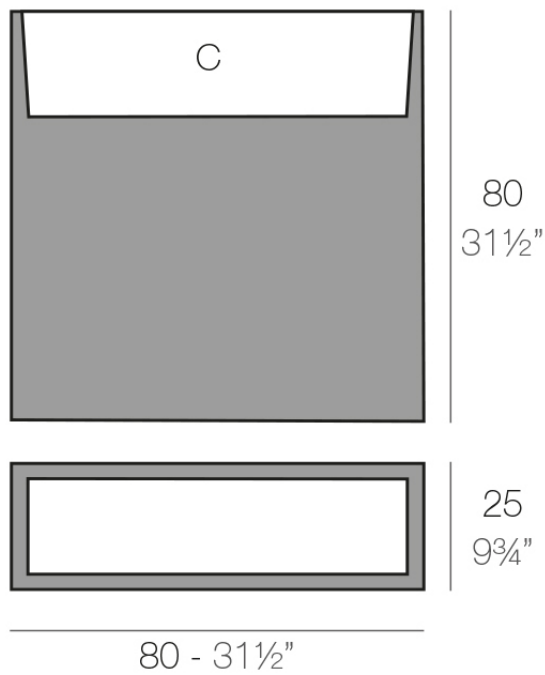

### Description

Pot made of polyethylene resin by rotational moulding. 100% Recyclable. Item suitable for indoor and outdoor use. Available in different finishes.

Weight: 9 Kg

WALL 80 cm    C = 30 L x 20 cm  
WALL 31 1/2"    C = 11 3/4 gal x 7 3/4"