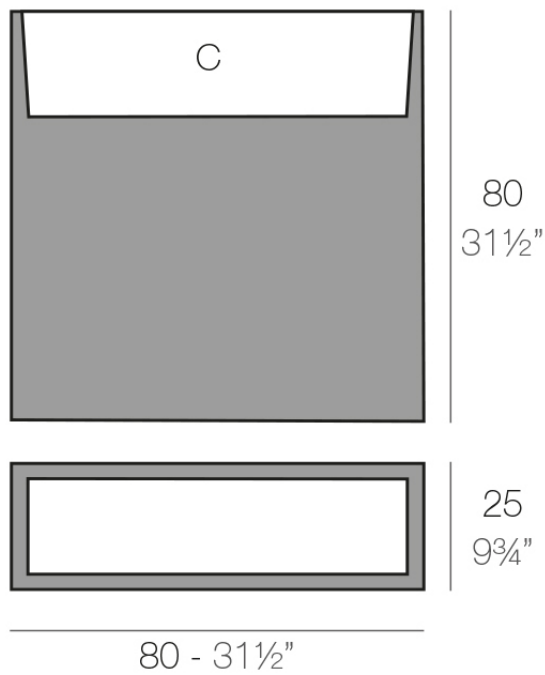

Info

Description

Pot made of polyethylene resin by rotational moulding. 100% Recyclable. Item suitable for indoor and outdoor use. Available in different finishes.

Weight: 9 Kg

WALL 80 cm   C = 30 L x 20 cm
WALL 31 1/2"   C = 11 3/4 gal x 7 3/4"