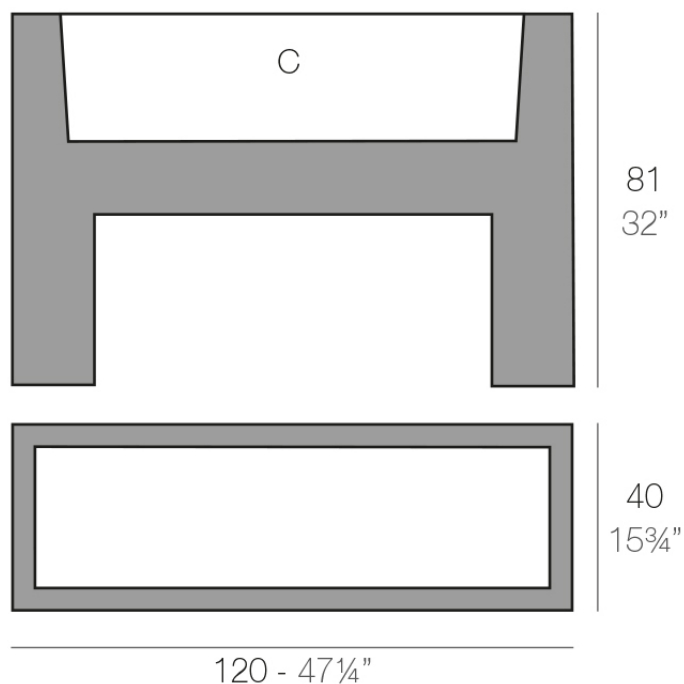

### Description

Pot made of polyethylene resin by rotational moulding. 100% Recyclable. Item suitable for indoor and outdoor use. Available in different finishes.

Weight: 15 Kg

MURO 120 x 40 x 81 cm C = 90 L 31 x 31 cm  
MURO 47 1/4" x 15 3/4" x 32" C = 24 gal 24" x 12 1/4"