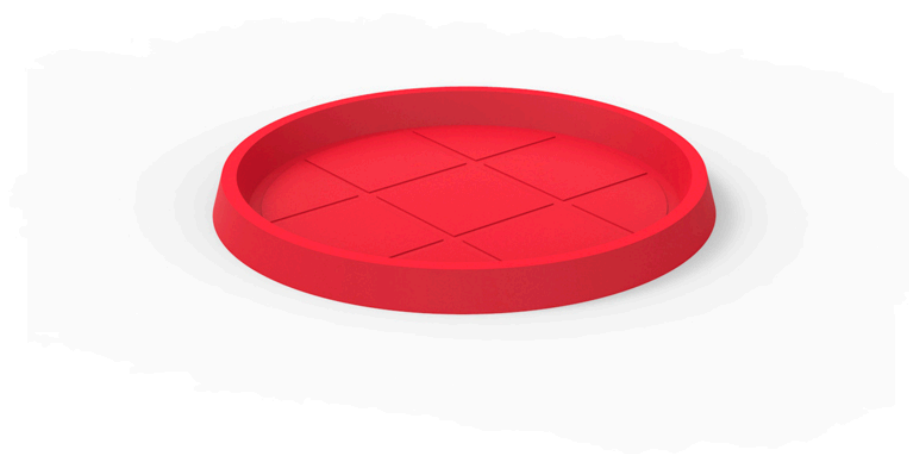

## Round tray ø120

### Description

Pot made of polyethylene resin by rotational moulding. 100% Recyclable. Item suitable for indoor and outdoor use. Available in different finishes.

Weight: 6 Kg

---

Ø120 - Ø47¼"

PLATO REDONDO Ø120cm  
ROUND PLATE Ø47¼"