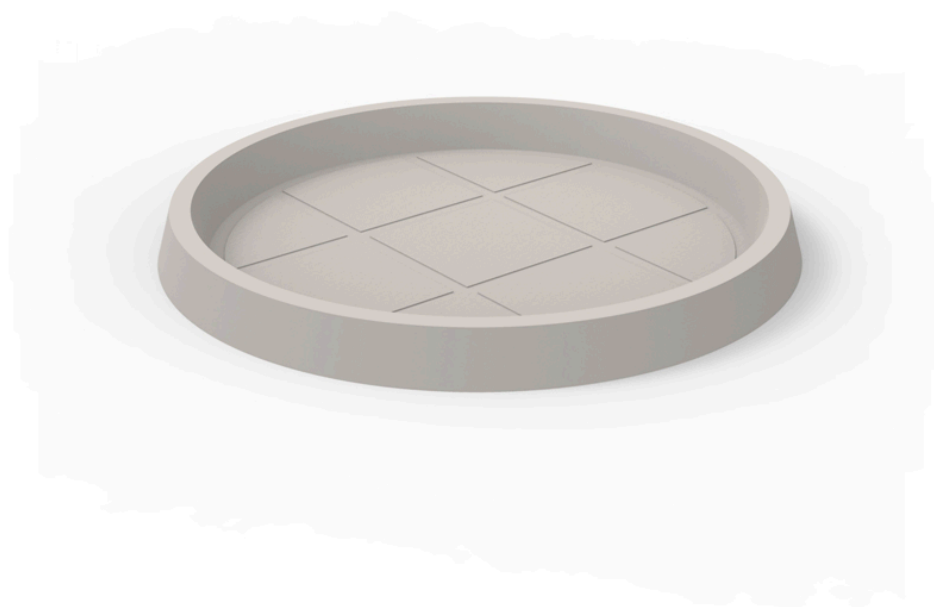

## Round tray ø150

### Description

Pot made of polyethylene resin by rotational moulding. 100% Recyclable. Item suitable for indoor and outdoor use. Available in different finishes.

Weight: 10 Kg

---

Ø150 - Ø59"

PLATO REDONDO Ø150cm  
ROUND PLATE Ø59"

### finishes

---

Simple

Ref. 42715

white 2001

black 2002

ecru 2003

tortora 2004