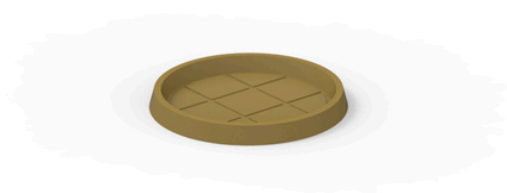

Round tray ø47

Info

Description

Pot made of polyethylene resin by rotational moulding. 100% Recyclable. Item suitable for indoor and outdoor use. Available in different finishes.

Weight: 0.15 Kg

Ø47 - Ø18½"

PLATO REDONDO Ø47 cm
ROUND PLATE Ø18½"

Finishes

finishes

Simple

Ref. 42747

white 2001

black 2002

ecru 2003

camel 2020

clay 2022

ecru granite

cream granite

ice 2101

Matt finishes pot one wall

Simple Lacquered

Ref. 42747F