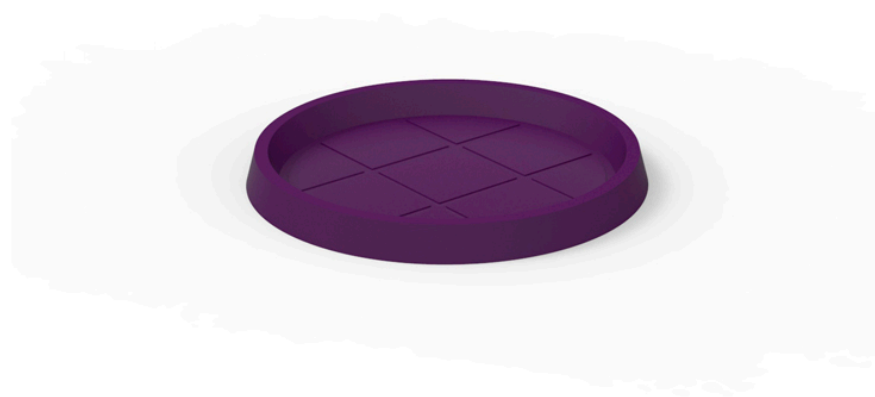

Round tray ø93

Info

Description

Pot made of polyethylene resin by rotational moulding. 100% Recyclable. Item suitable for indoor and outdoor use. Available in different finishes.

Weight: 3.5 Kg

Ø95 - Ø37½"

PLATO REDONDO Ø95cm
ROUND PLATE Ø37½"

Finishes

finishes

Simple

Ref. 42793

white 2001

black 2002

ecru 2003

tortora 2004

gray 2005

anthracite 2006

brown 2008

garnet 2015

green 2016

cream 2017

blue 2018

camel 2020

clay 2022

ecru granite

cream granite

ice 2101

Matt finishes pot one wall

Simple Lacquered

Ref. 42793F