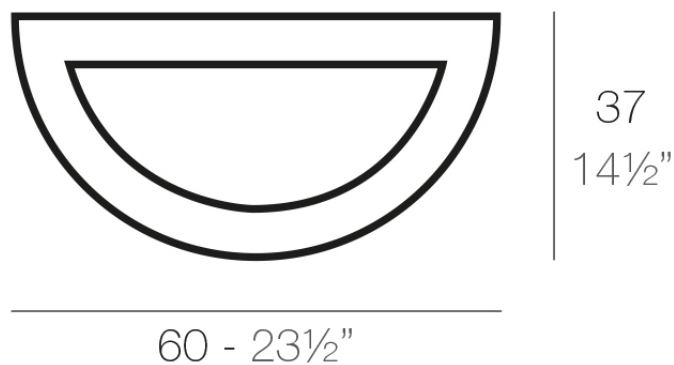

## Half cylinder tray 60x37

### Description

Pot made of polyethylene resin by rotational moulding. 100% Recyclable. Item suitable for indoor and outdoor use. Available in different finishes.

Weight: 0.35 Kg

PLATO MEDIO CILINDRO 60 x 37 cm  
MIDDLE CYLINDER PLATE 23½" x 14½"