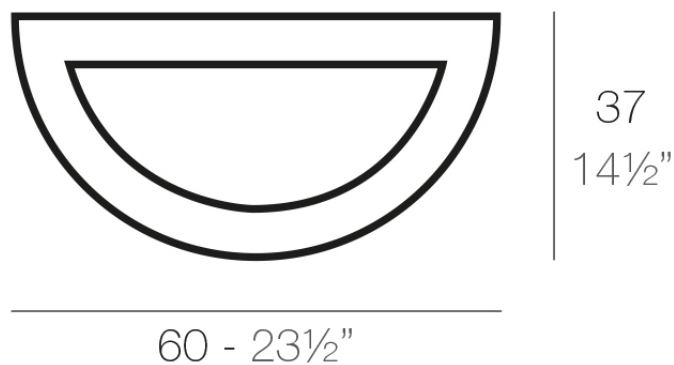

Half cylinder tray 60x37

Info

Description

Pot made of polyethylene resin by rotational moulding. 100% Recyclable. Item suitable for indoor and outdoor use. Available in different finishes.

Weight: 0.35 Kg

PLATO MEDIO CILINDRO 60 x 37 cm
MIDDLE CYLINDER PLATE 23 1/2" x 14 1/2"

Finishes

finishes

Simple

Ref. 42860

white 2001

black 2002

ecru 2003