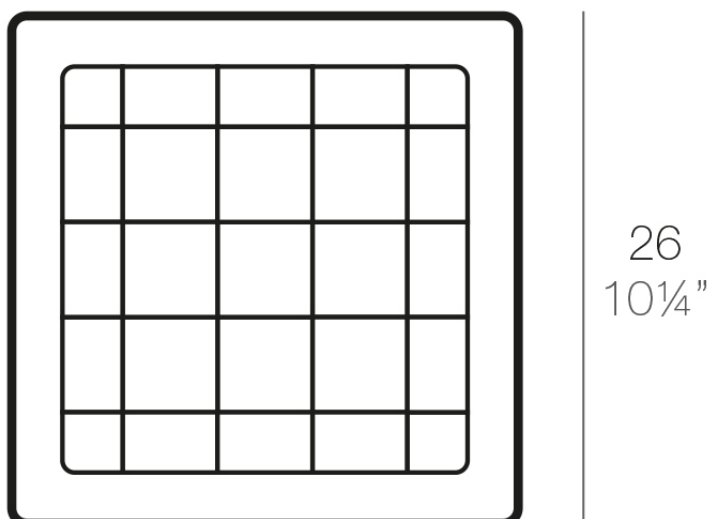

Square tray 26x26

Info

Description

Pot made of polyethylene resin by rotational moulding. 100% Recyclable. Item suitable for indoor and outdoor use. Available in different finishes.

Weight: 0.05 Kg

26 - 10 1/4"

PLATO CUADRADO 26 cm
SQUARE PLATE 10 1/4"

Finishes

finishes

Simple

Ref. 42926

white 2001

black 2002

ecru 2003