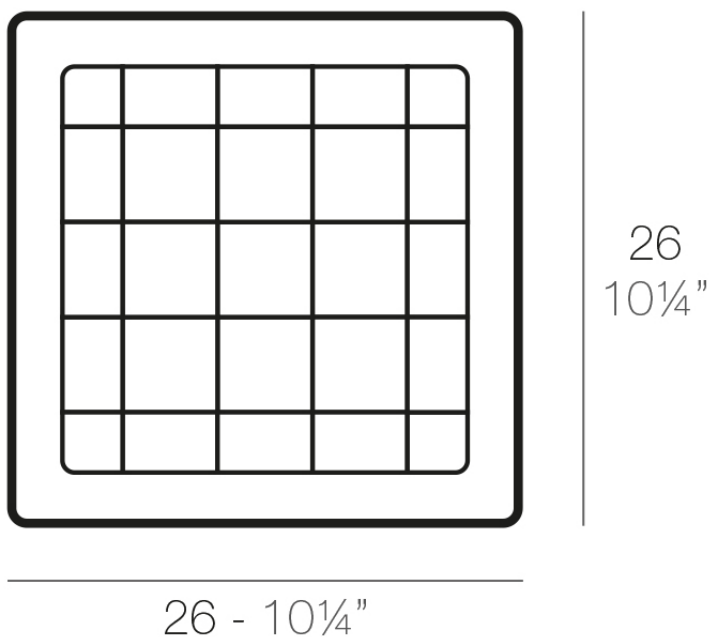

## Square tray 26x26

### Description

Pot made of polyethylene resin by rotational moulding. 100% Recyclable. Item suitable for indoor and outdoor use. Available in different finishes.

Weight: 0.05 Kg

PLATO CUADRADO 26 cm  
SQUARE PLATE 10¼"