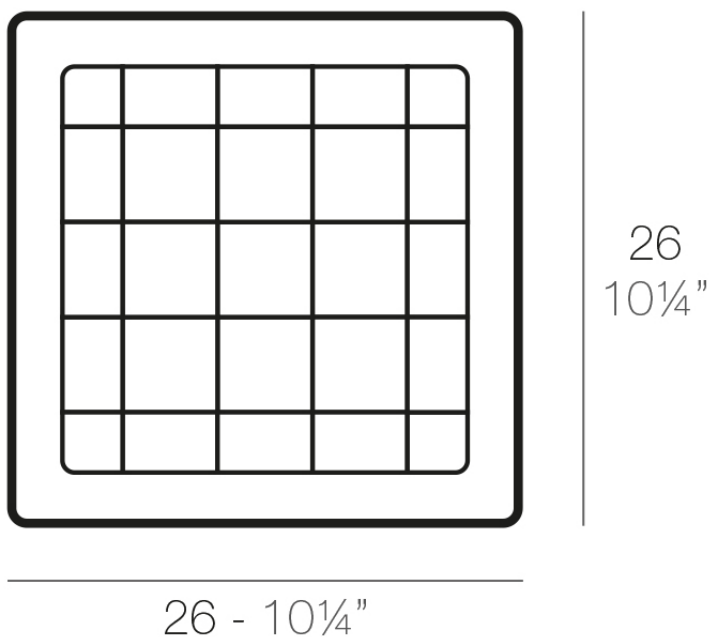

Square tray 26x26

Info

Description

Pot made of polyethylene resin by rotational moulding. 100% Recyclable. Item suitable for indoor and outdoor use. Available in different finishes.

Weight: 0.05 Kg

PLATO CUADRADO 26 cm
SQUARE PLATE 10 $\frac{1}{4}$ "