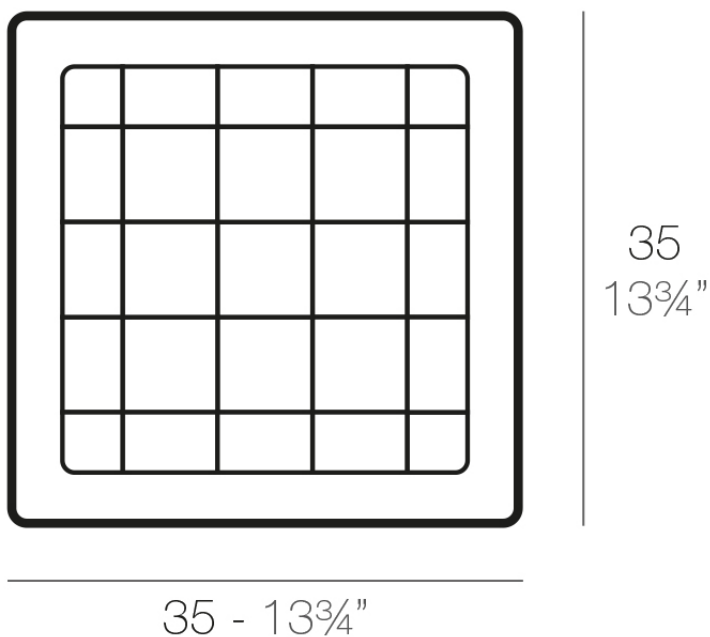

Square tray 35x35

Info

Description

Pot made of polyethylene resin by rotational moulding. 100% Recyclable. Item suitable for indoor and outdoor use. Available in different finishes.

Weight: 0.1 Kg

PLATO CUADRADO 35 cm
SQUARE PLATE 13³/₄"