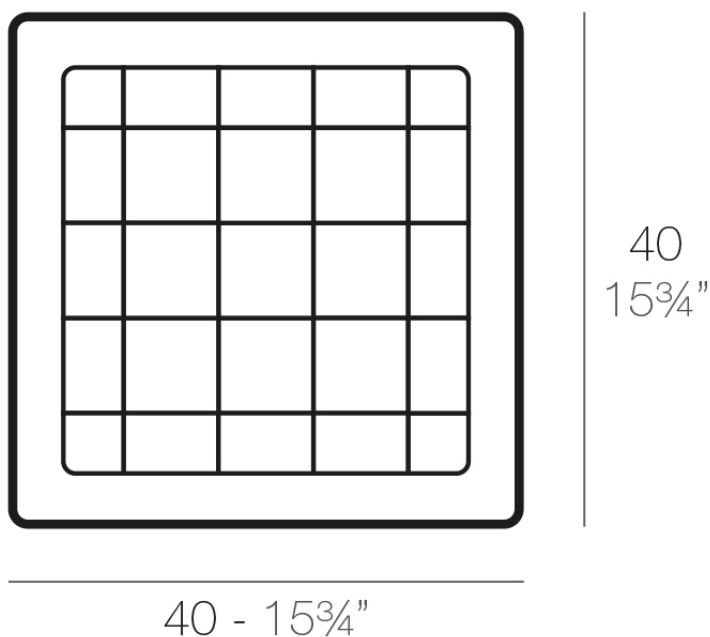

## Square tray 39x39

### Description

Pot made of polyethylene resin by rotational moulding. 100% Recyclable. Item suitable for indoor and outdoor use. Available in different finishes.

Weight: 0.14 Kg

PLATO CUADRADO 40 cm  
SQUARE PLATE 15<sup>3</sup>/<sub>4</sub>"