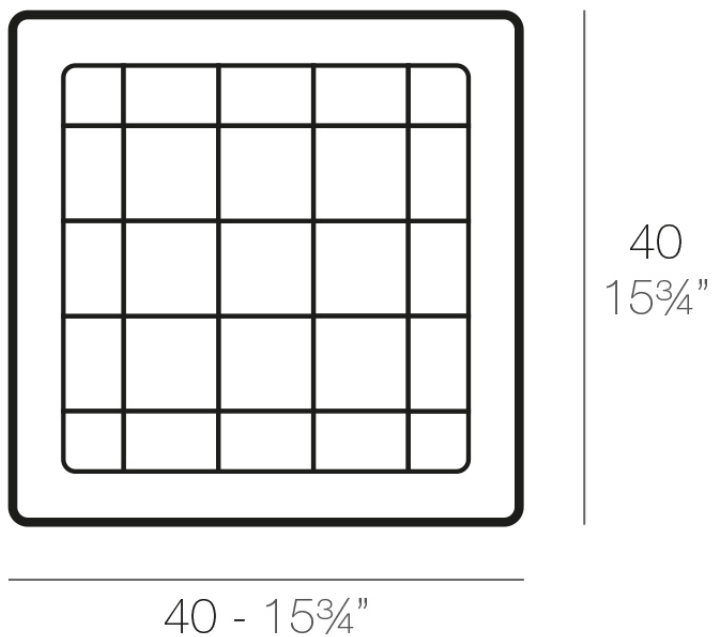

Square tray 39x39

Info

Description

Pot made of polyethylene resin by rotational moulding. 100% Recyclable. Item suitable for indoor and outdoor use. Available in different finishes.

Weight: 0.14 Kg

PLATO CUADRADO 40 cm
SQUARE PLATE 15³/₄"