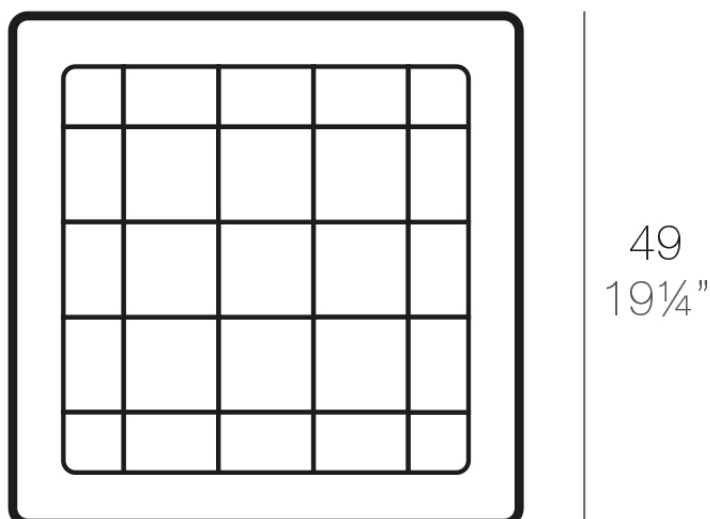

Square tray 49x49

Info

Description

Pot made of polyethylene resin by rotational moulding. 100% Recyclable. Item suitable for indoor and outdoor use. Available in different finishes.

Weight: 0.8 Kg

49 - 19 1/4"

PLATO CUADRADO 49 cm
SQUARE PLATE 19 1/4"

Finishes

finishes

Simple

Ref. 42949

white 2001

black 2002

ecru 2003