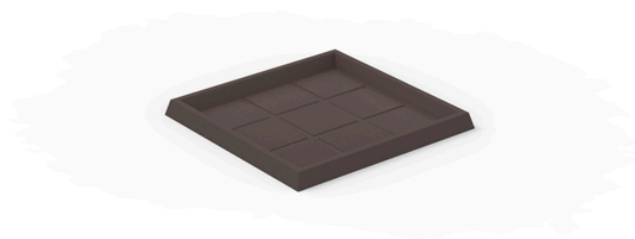

Square tray 49x49

Info

Description

Pot made of polyethylene resin by rotational moulding. 100% Recyclable. Item suitable for indoor and outdoor use. Available in different finishes.

Weight: 0.8 Kg

49 - 19 1/4"

PLATO CUADRADO 49 cm
SQUARE PLATE 19 1/4"

Finishes

finishes

Simple

Ref. 42949

white 2001

black 2002

ecru 2003

camel 2020

clay 2022

ecru granite

cream granite

ice 2101

Matt finishes pot one wall

Simple Lacquered

Ref. 42949F