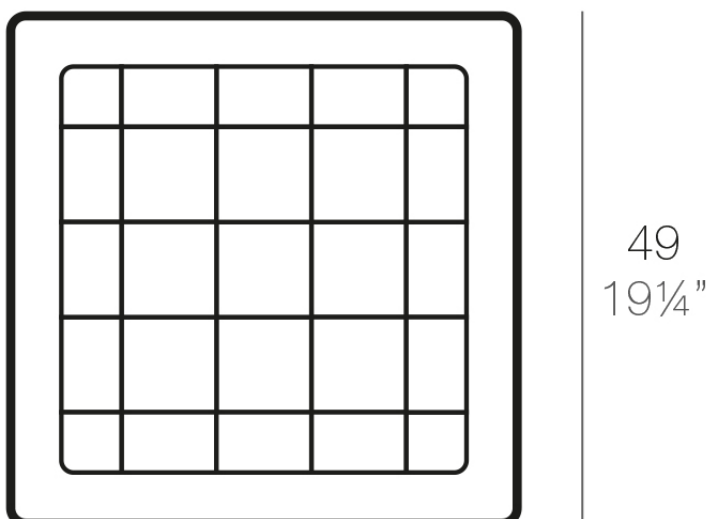

Square tray 49x49

Info

Description

Pot made of polyethylene resin by rotational moulding. 100% Recyclable. Item suitable for indoor and outdoor use. Available in different finishes.

Weight: 0.8 Kg

49 - 19 1/4"

PLATO CUADRADO 49 cm
SQUARE PLATE 19 1/4"

Finishes

finishes

Simple

Ref. 42949

white 2001

black 2002

ecru 2003