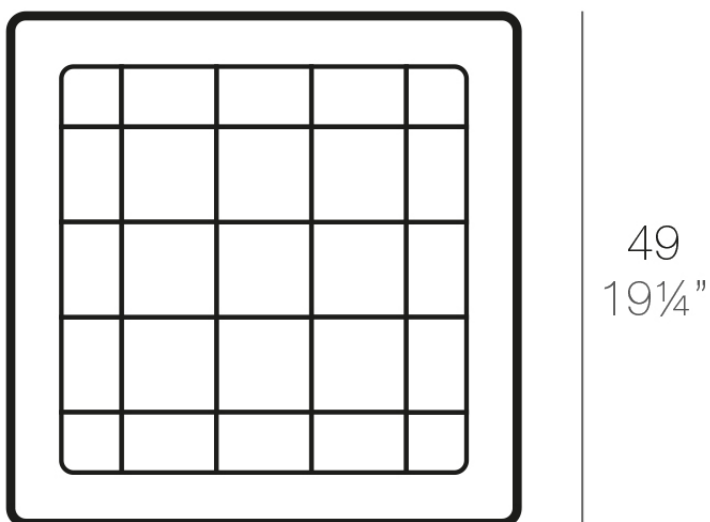

## Square tray 49x49

### Description

Pot made of polyethylene resin by rotational moulding. 100% Recyclable. Item suitable for indoor and outdoor use. Available in different finishes.

Weight: 0.8 Kg

49 - 19 1/4"

PLATO CUADRADO 49 cm  
SQUARE PLATE 19 1/4"