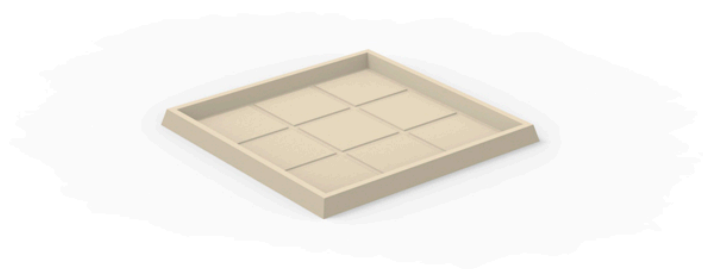

Square tray 60x60

Info

Description

Pot made of polyethylene resin by rotational moulding. 100% Recyclable. Item suitable for indoor and outdoor use. Available in different finishes.

Weight: 1.5 Kg

PLATO CUADRADO 60 cm
SQUARE PLATE 23½"

Finishes

finishes

Simple

Ref. 42960

white 2001

black 2002

ecru 2003

tortora 2004