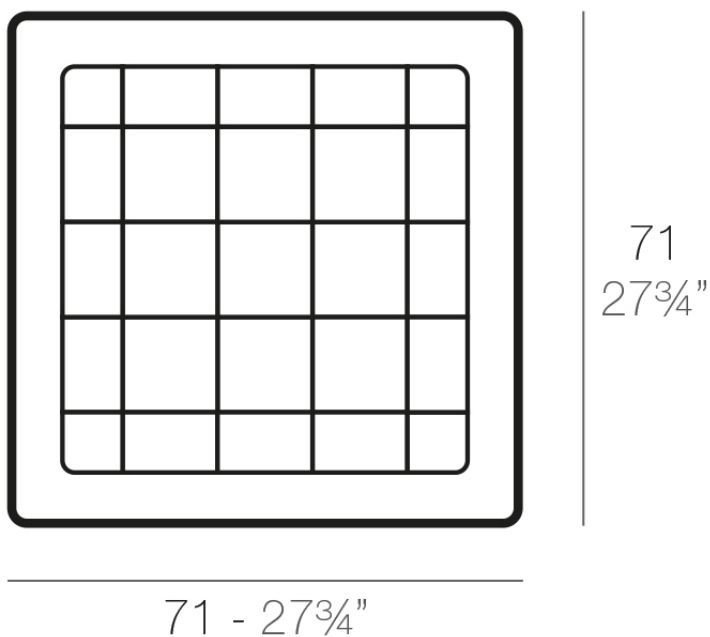

## Square tray 71x71

### Description

Pot made of polyethylene resin by rotational moulding. 100% Recyclable. Item suitable for indoor and outdoor use. Available in different finishes.

Weight: 2.1 Kg

PLATO CUADRADO 71 cm  
SQUARE PLATE 27<sup>3</sup>/<sub>4</sub>"