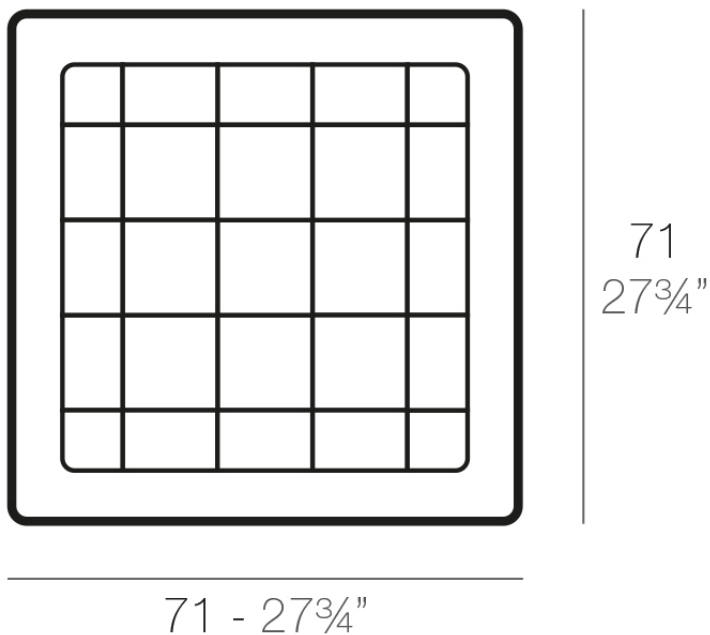

Square tray 71x71

Info

Description

Pot made of polyethylene resin by rotational moulding. 100% Recyclable. Item suitable for indoor and outdoor use. Available in different finishes.

Weight: 2.1 Kg

PLATO CUADRADO 71 cm
SQUARE PLATE 27³/₄"