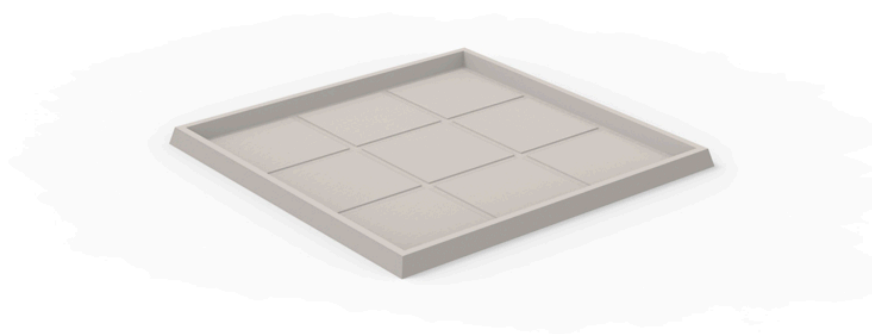

Square tray 92x92

Info

Description

Pot made of polyethylene resin by rotational moulding. 100% Recyclable. Item suitable for indoor and outdoor use. Available in different finishes.

Weight: 3.9 Kg

PLATO CUADRADO 92 cm
SQUARE PLATE 36 1/4"

Finishes

finishes

Simple

Ref. 42992

white 2001

black 2002

ecru 2003

tortora 2004