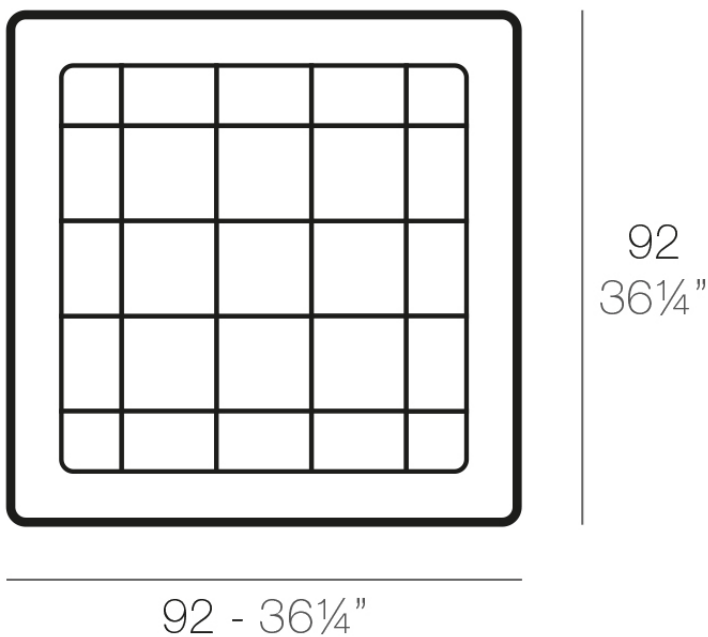

Square tray 92x92

Info

Description

Pot made of polyethylene resin by rotational moulding. 100% Recyclable. Item suitable for indoor and outdoor use. Available in different finishes.

Weight: 3.9 Kg

PLATO CUADRADO 92 cm
SQUARE PLATE 36 $\frac{1}{4}$ "