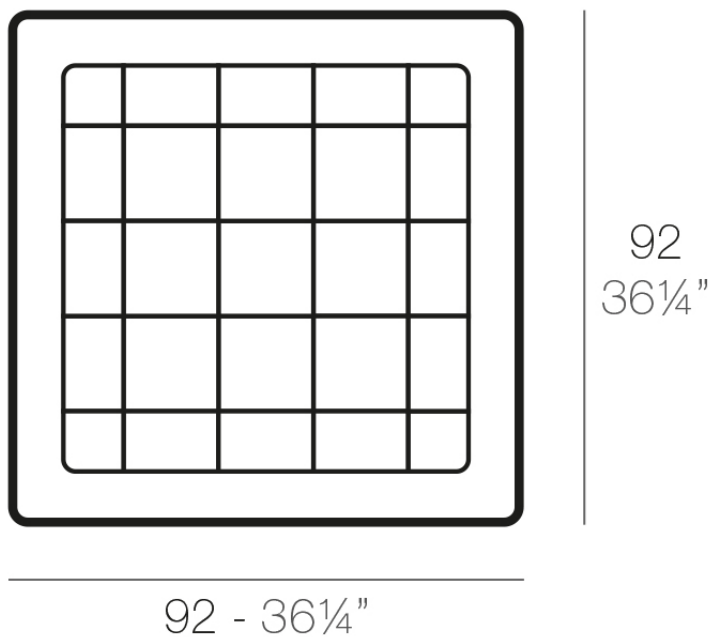

Square tray 92x92

Info

Description

Pot made of polyethylene resin by rotational moulding. 100% Recyclable. Item suitable for indoor and outdoor use. Available in different finishes.

Weight: 3.9 Kg

PLATO CUADRADO 92 cm
SQUARE PLATE 36 1/4"