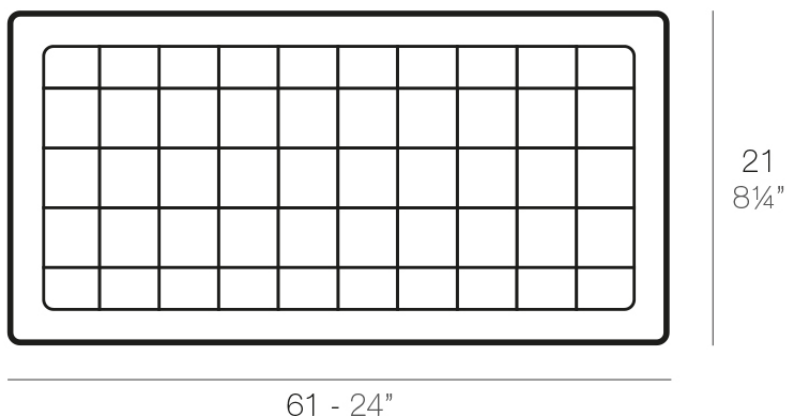

## Jardiniere tray 20x60

### Description

Pot made of polyethylene resin by rotational moulding. 100% Recyclable. Item suitable for indoor and outdoor use. Available in different finishes.

Weight: 0.19 Kg

PLATO JARDINERA 21 x 61 cm  
JARDINIERE PLATE 8¼" x 24"