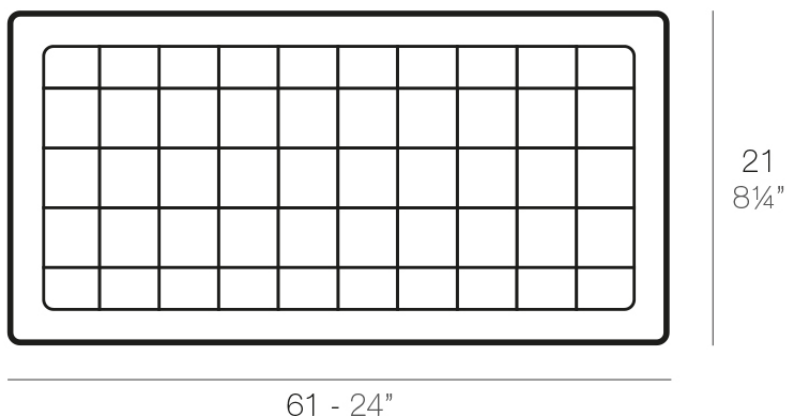

Jardiniere tray 20x60

Info

Description

Pot made of polyethylene resin by rotational moulding. 100% Recyclable. Item suitable for indoor and outdoor use. Available in different finishes.

Weight: 0.19 Kg

PLATO JARDINERA 21 x 61 cm
JARDINIERE PLATE 8¼" x 24"